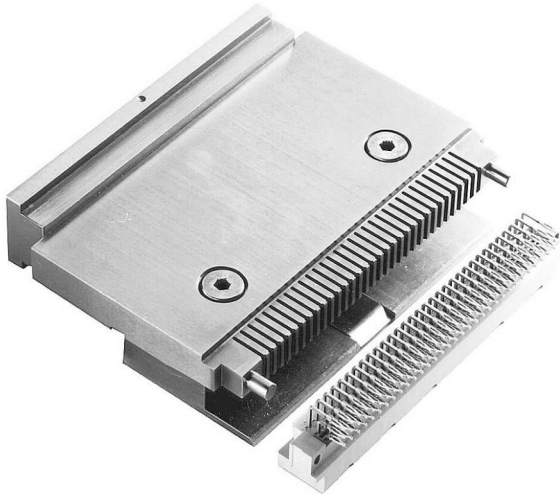

# Product Data Sheet

Press-fit tool for DIN male connector B,  
Part No. 884-150

---

Illustration similar

- upper tool for press-in
- for DIN male connector B

» to product on [www.ept.de](http://www.ept.de)

# Product Data Sheet

Press-fit tool for DIN male connector B,  
Part No. 884-150

---